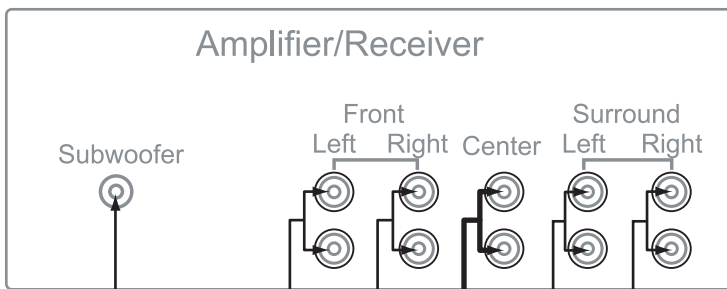

ALW583 Back View  
Front Right Speaker

ALW583 Back View  
Front Left Speaker

Connect in Parallel

→ To Surround Channels

→ To Subwoofer